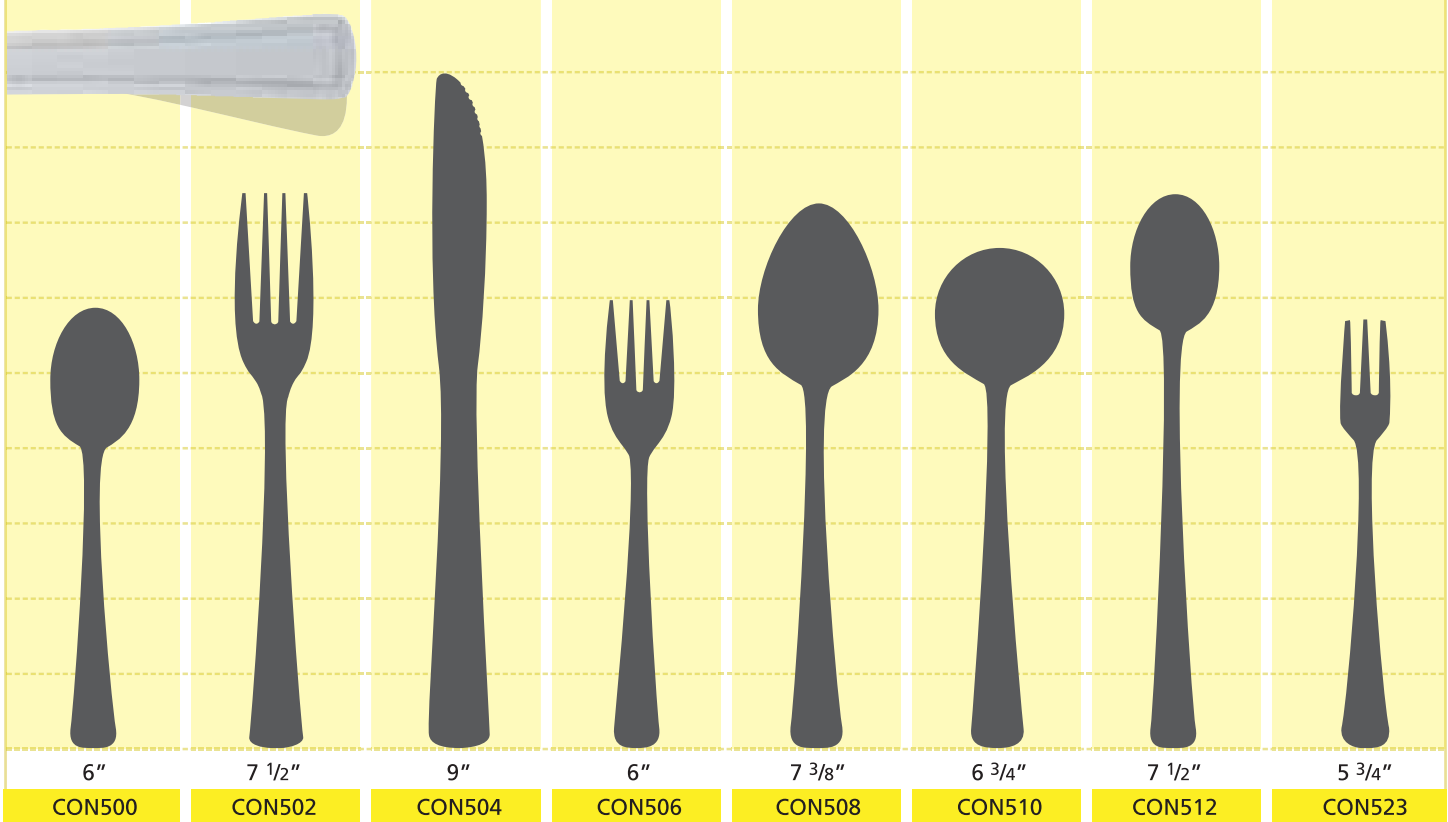

# Contessa – Heavy weight 18/0

Sizes are approximate and may vary.

# Belinda – Heavy weight 18/0

Sizes are approximate and may vary.